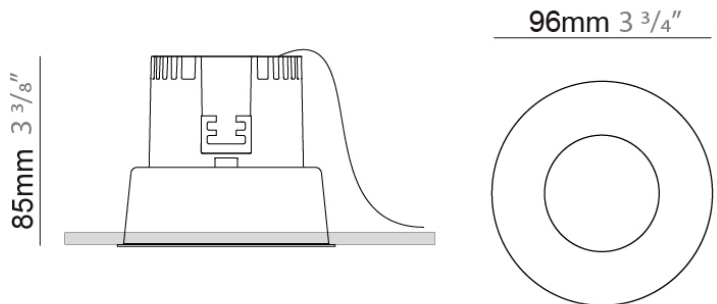

DIXIT RA8 RECESSED

L5600421

PROJECT	
TYPE	
NOTES	
QUANTITY	
DATE	

GENERAL

Series: Dixit
Subseries: Dixit RA8
Brand: Ivela
Division: Architectural
Mounting Type: Recessed
Mounting Location: Ceiling
Subcategory: Downlight

PHYSICAL

Shape: Round
Diameter (mm): 96
Diameter (in): 3 3/4
Height (mm): 85
Height (in): 3 3/8
Min. Recessing Depth (mm): 125
Min. Recessing Depth (in): 4 15/16
Light Distribution: Direct
Weight (kg): 0.5
Weight (lbs): 1.1
Diffuser: Clear Polycarbonate
Fixture Finish: MWH
Fixture Material: Aluminum Die Cast
Cut-out Measurements: 92mm (3 5/8")

ELECTRICAL

Input Wattage Range: 1 - 9 W
Lamp Type: LED
Total Output Wattage (W): 6.5
Driver Included: No
Driver Location: Recessed Housing
Housing: See components
Constant Current (MA): 250

LED

Color Temperature (°K): 3000
CRI: >80 CRI
Lamp Life (hrs): 50000

OPTICAL

Reflector: 25

RATINGS AND CERTIFICATIONS

IP rating: IP44